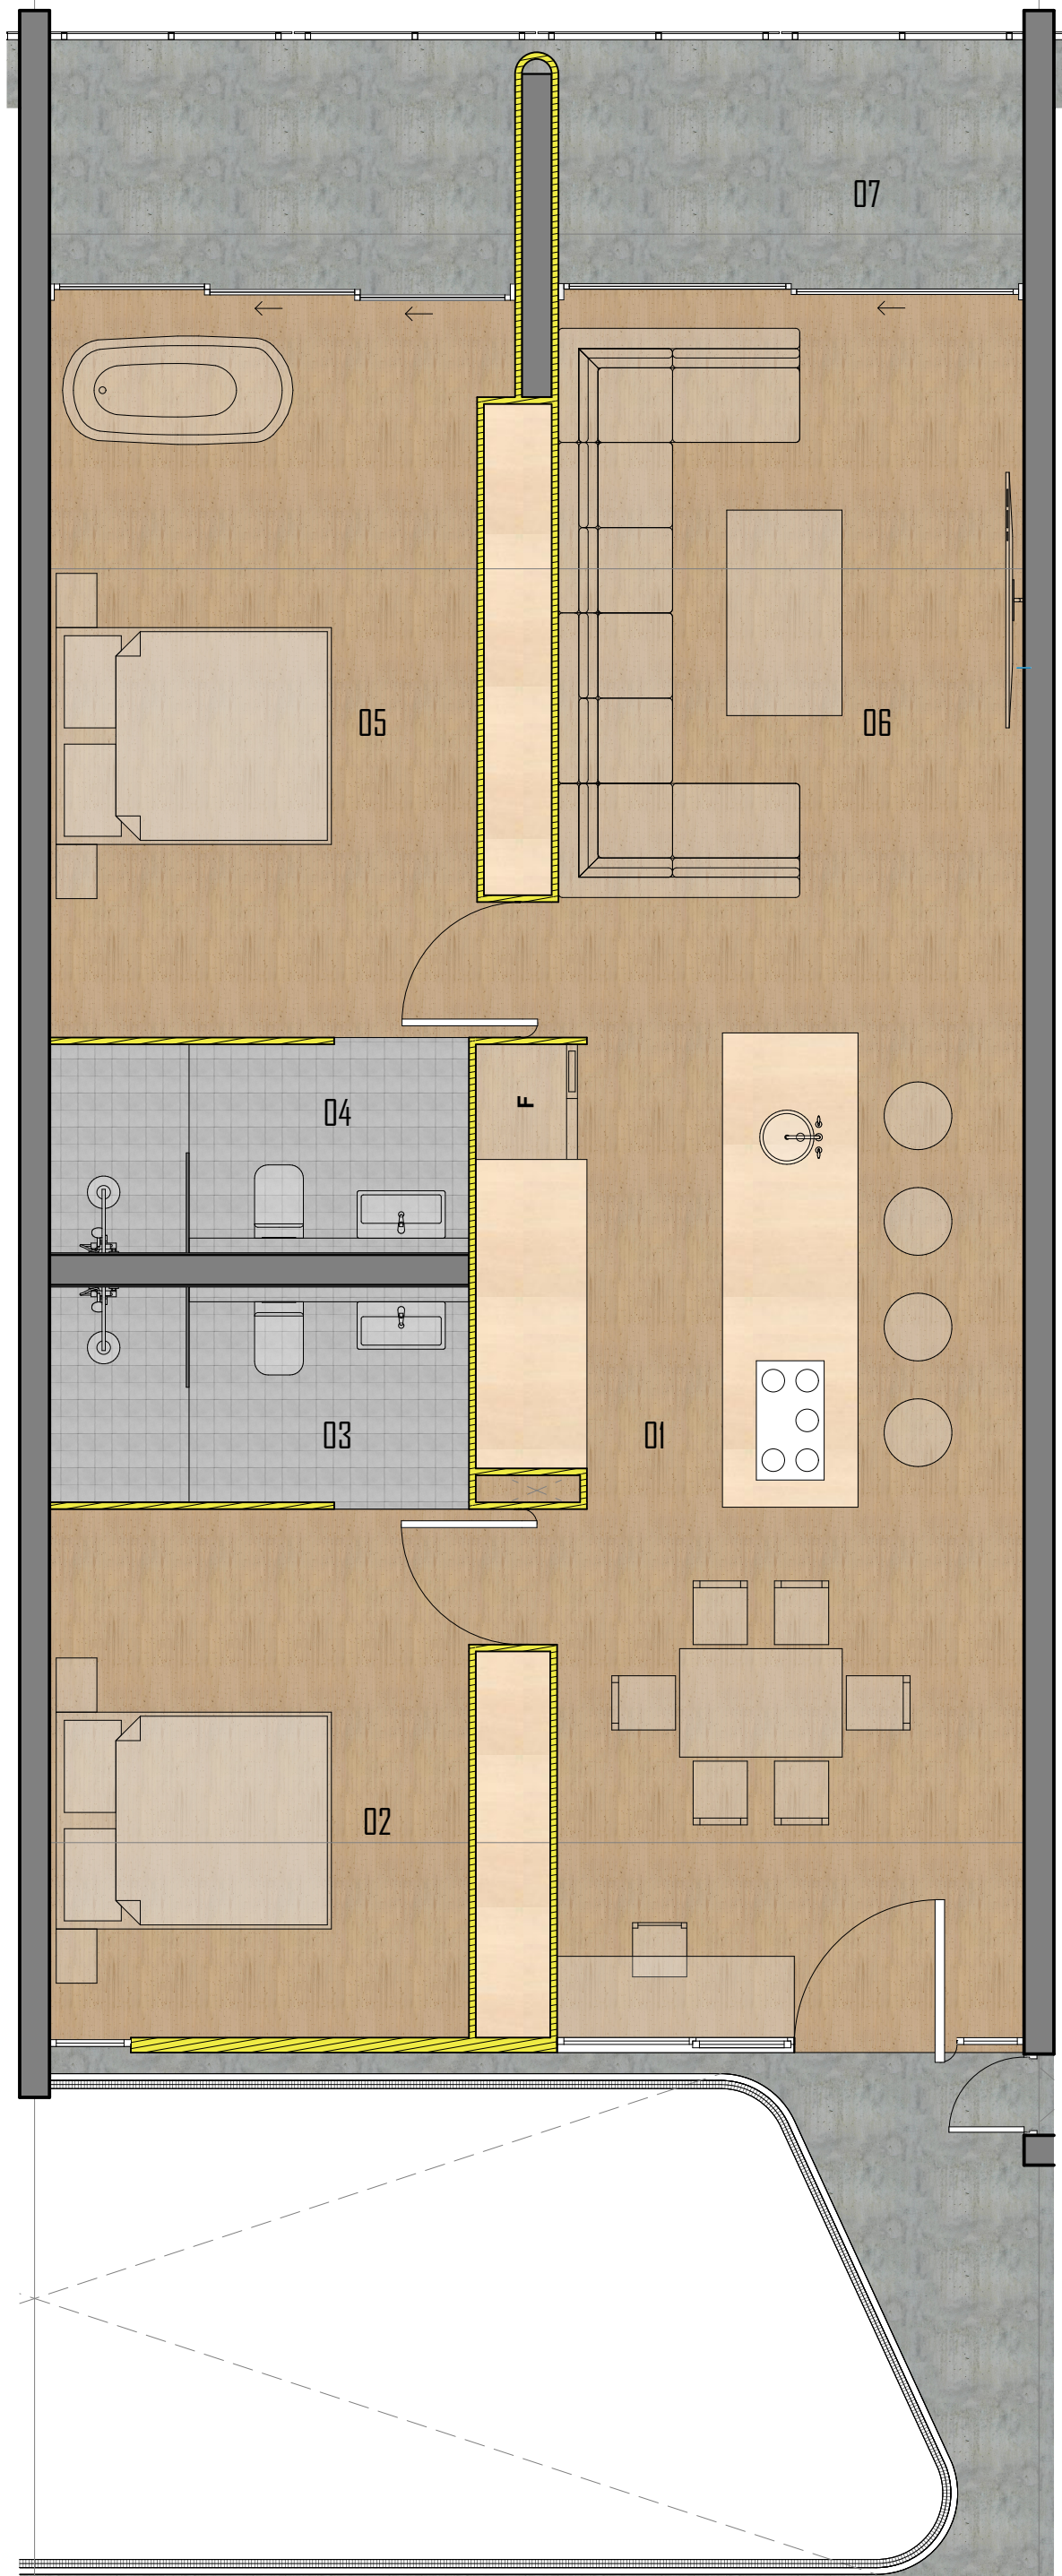

SEA VIEW

UNIT TYPE D

UNIT 50-56

LEGEND:

-  STRUCTURE
-  TIMBER

UNIT D		
	ROOMS	AREA
01	KITCHEN/DINNING	24.94
02	BEDROOM 2	12.66
03	EN- SUITE	4.96
04	EN- SUITE	5.13
05	BEDROOM 1	17.77
06	LOUNGE	19.24
07	BALCONY	7.80
		92.50 m ²